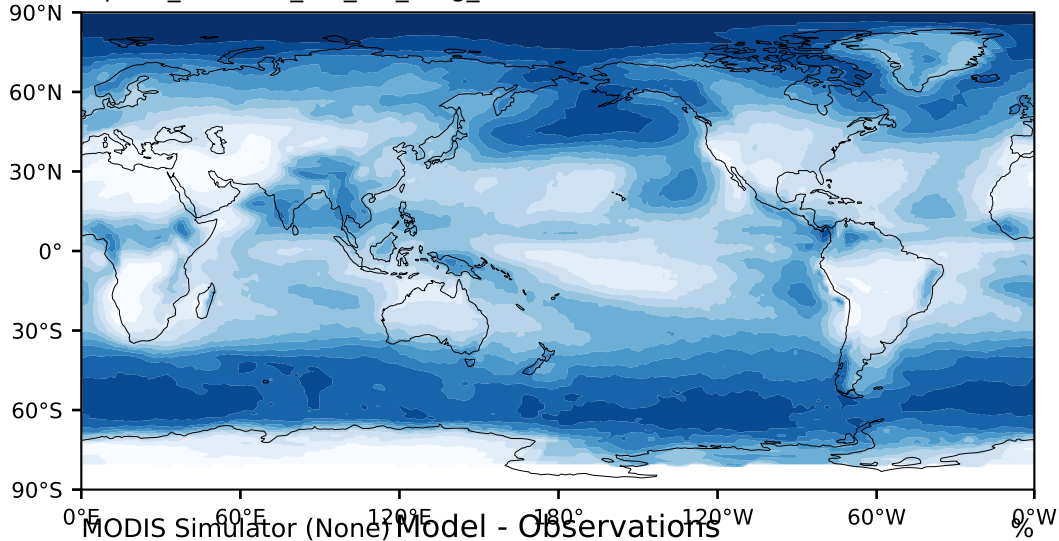

alpha3\_min10nc\_tk1\_ZM\_berg\_GWD (2-6)

%

Max 98.49  
Mean 44.95  
Min 0.00

MODIS Simulator (None) Model - Observations