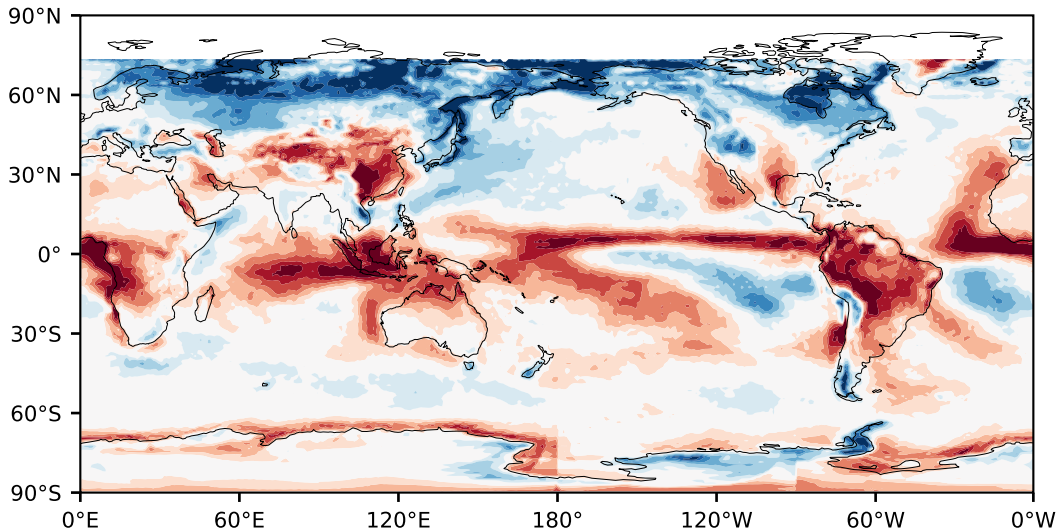

Model - Observations

Max 64.19
Mean -3.30
Min -60.62

RMSE 13.46
CORR 0.84