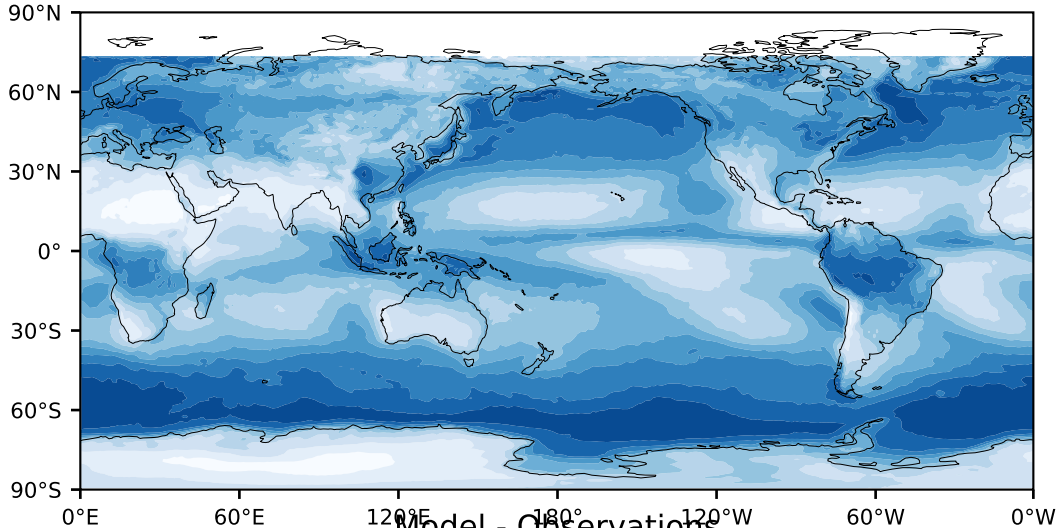

MODIS Simulator (None)

%

Max 93.72  
Mean 49.14  
Min 1.43

Model - Observations

95.0  
85.0  
75.0  
65.0  
55.0  
45.0  
35.0  
25.0  
15.0  
5.0