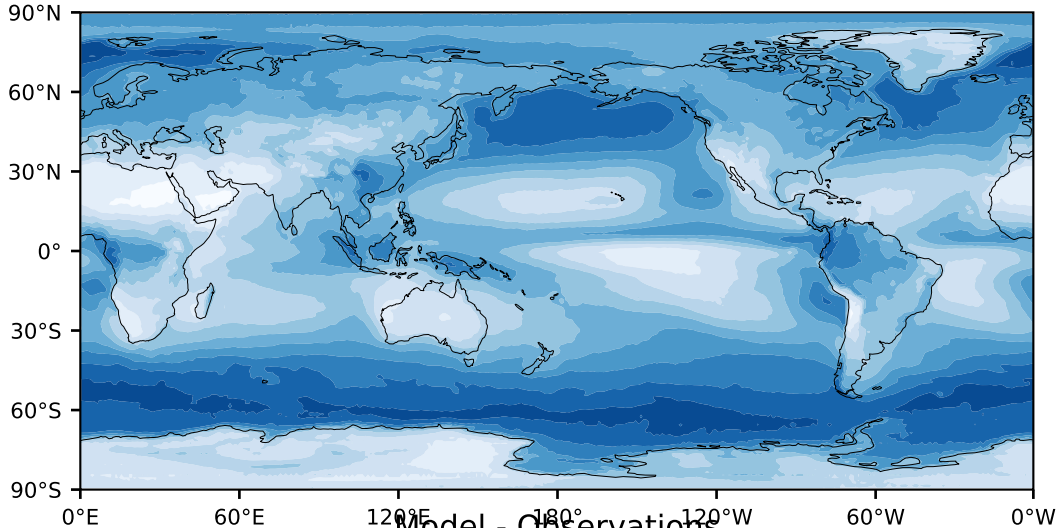

MODIS Simulator (None)

%

Max 90.88  
Mean 48.13  
Min 2.20

Model - Observations

95.0  
85.0  
75.0  
65.0  
55.0  
45.0  
35.0  
25.0  
15.0  
5.0