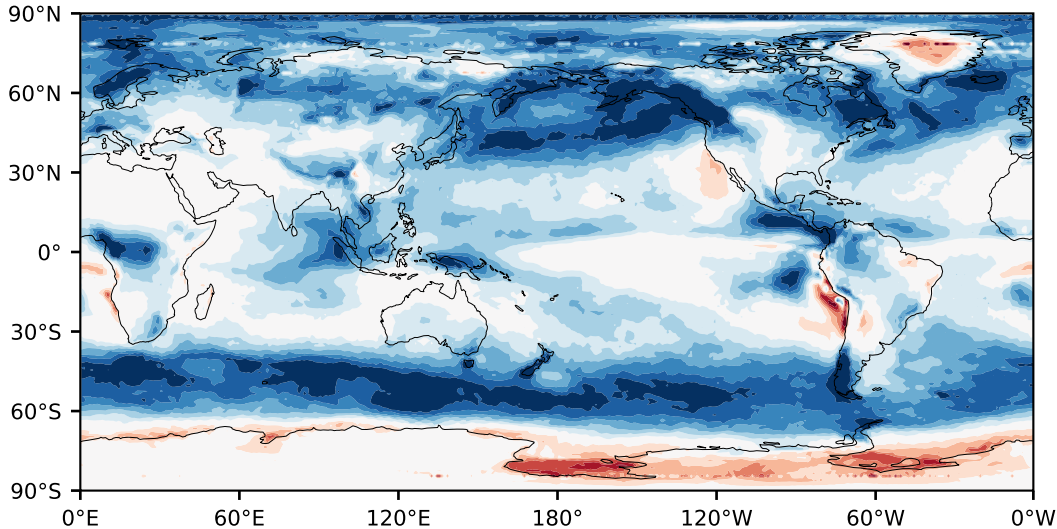

Model - Observations

Max 57.66
Mean 11.94
Min -47.80

RMSE 16.06
CORR 0.84