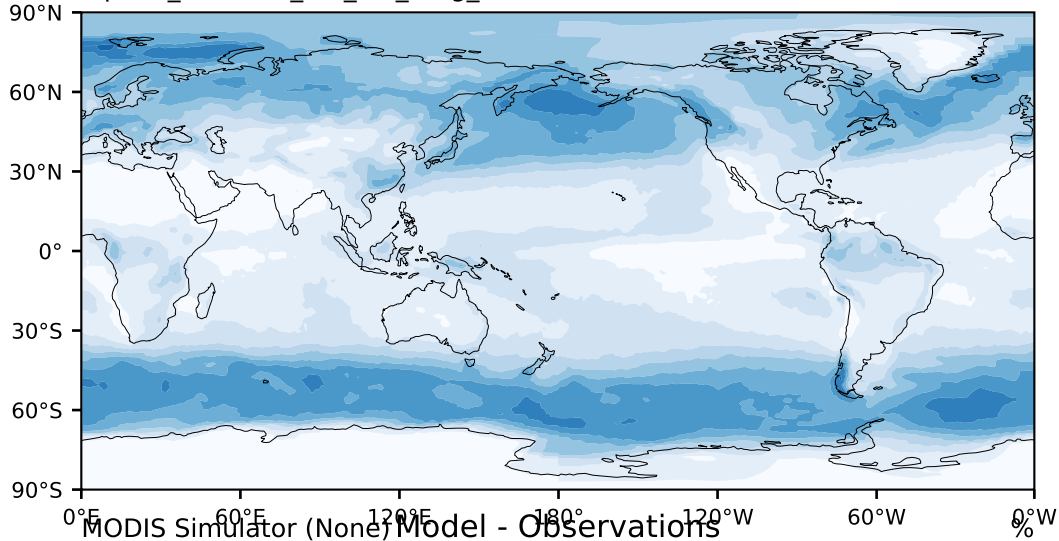

alpha3_min10nc_tk1_ZM_berg_GWD (2-6)

%

Max 76.86
Mean 23.73
Min 0.00

MODIS Simulator (None) Model - Observations