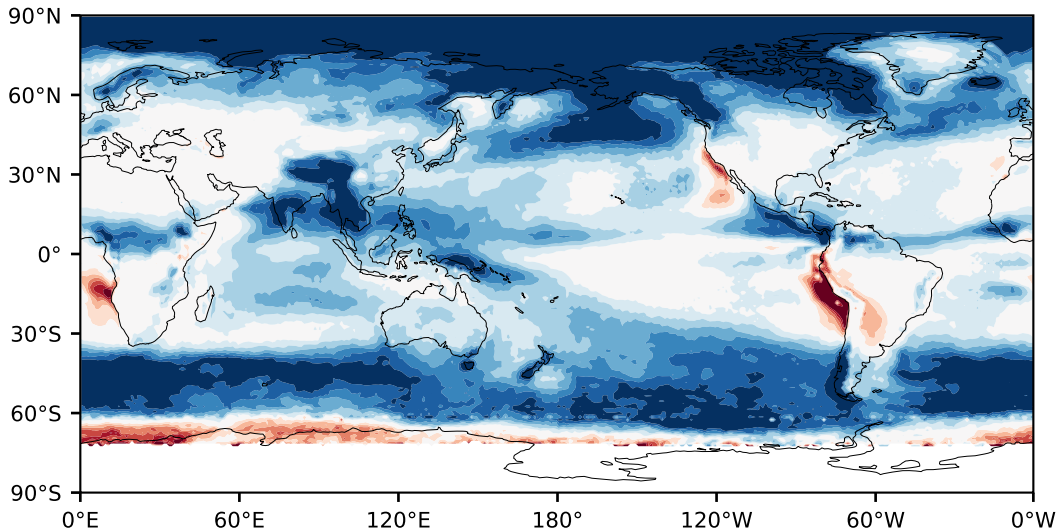

# Model - Observations

Max 63.89  
Mean 13.12  
Min -99.91

RMSE 18.47  
CORR 0.76