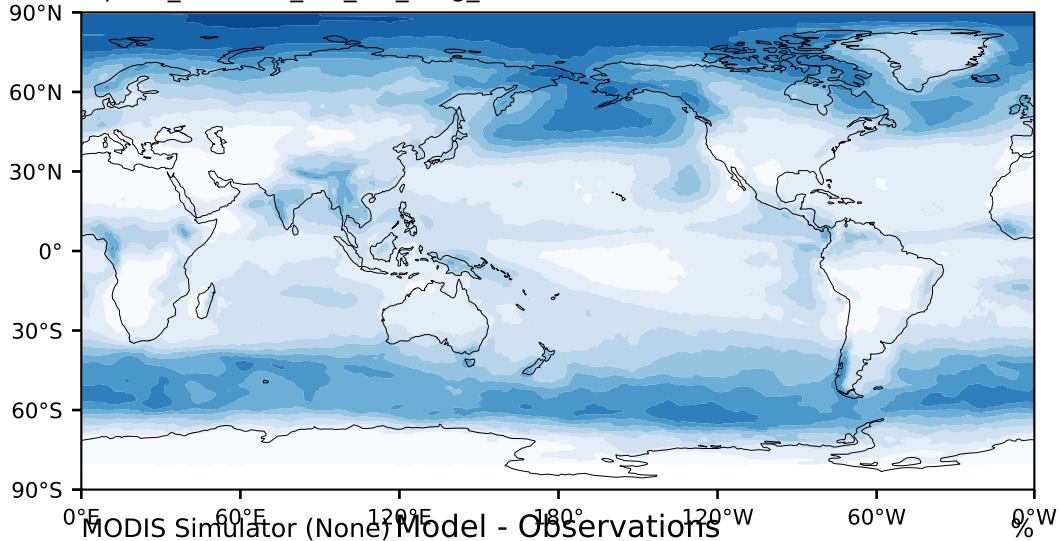

alpha3\_min10nc\_tk1\_ZM\_berg\_GWD (2-6)

%

Max 86.64  
Mean 25.06  
Min 0.00

MODIS Simulator (None) Model - Observations