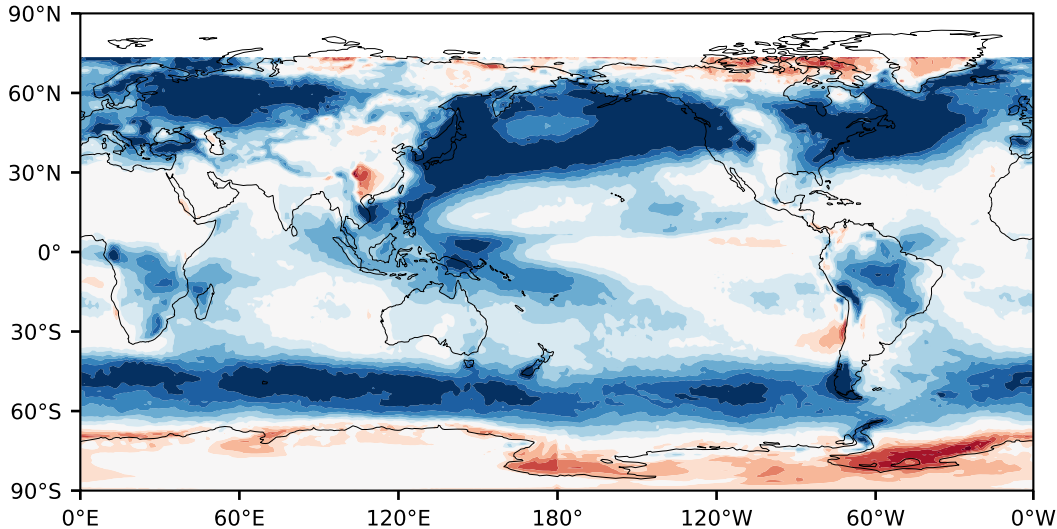

Model - Observations

Max 74.24
Mean 12.32
Min -37.96

RMSE 17.53
CORR 0.80