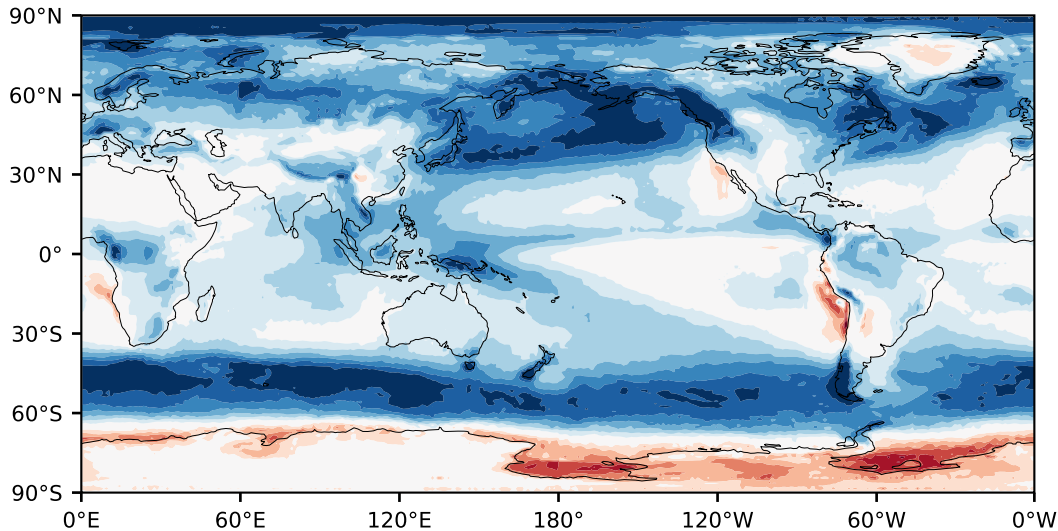

Model - Observations

Max 55.91
Mean 11.95
Min -40.79

RMSE 15.77
CORR 0.84