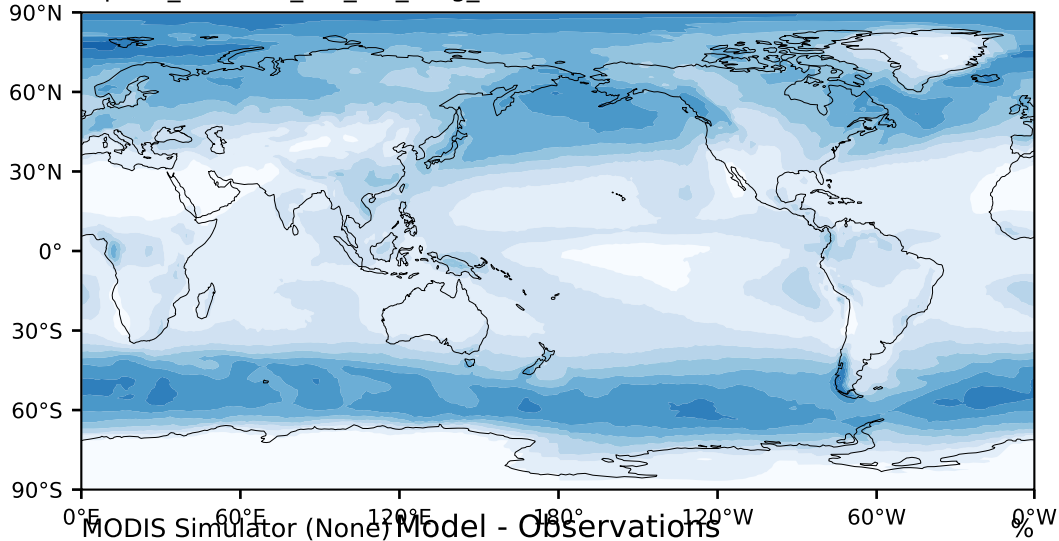

alpha3_min10nc_tk1_ZM_berg_GWD (2-6)

%

Max 79.20
Mean 24.88
Min 0.00

MODIS Simulator (None) Model - Observations