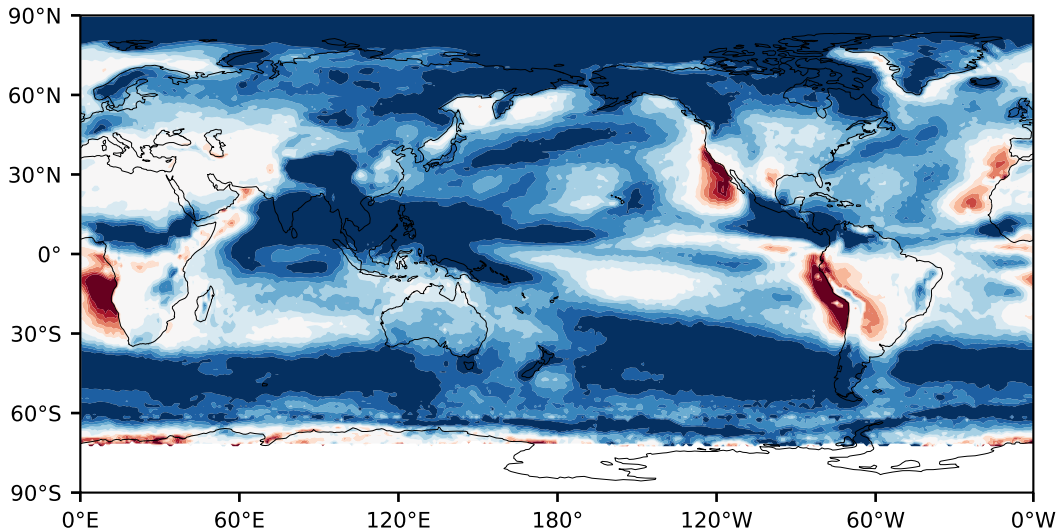

# Model - Observations

Max 82.78  
Mean 18.81  
Min -86.17

RMSE 24.44  
CORR 0.76