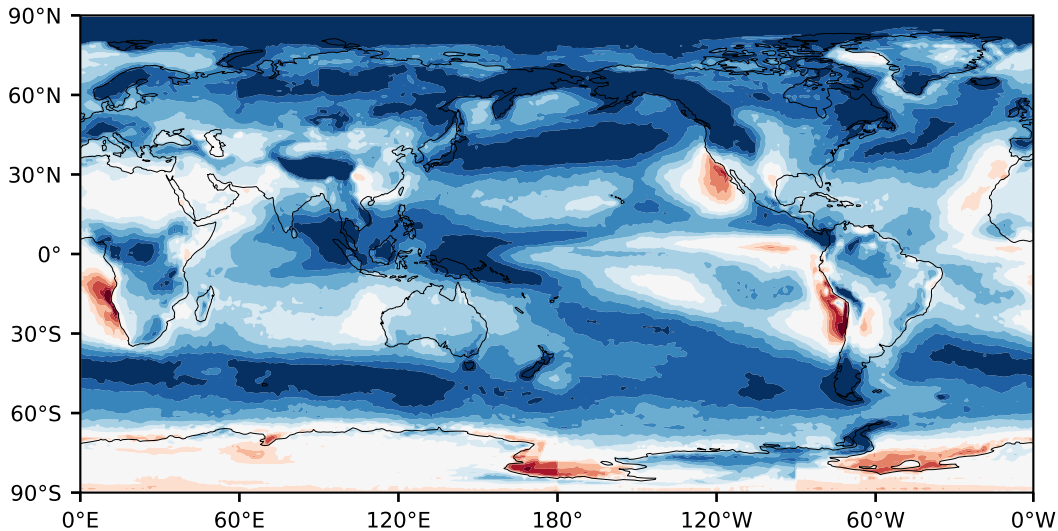

Model - Observations

Max 65.67
Mean 17.68
Min -63.33

RMSE 21.08
CORR 0.86