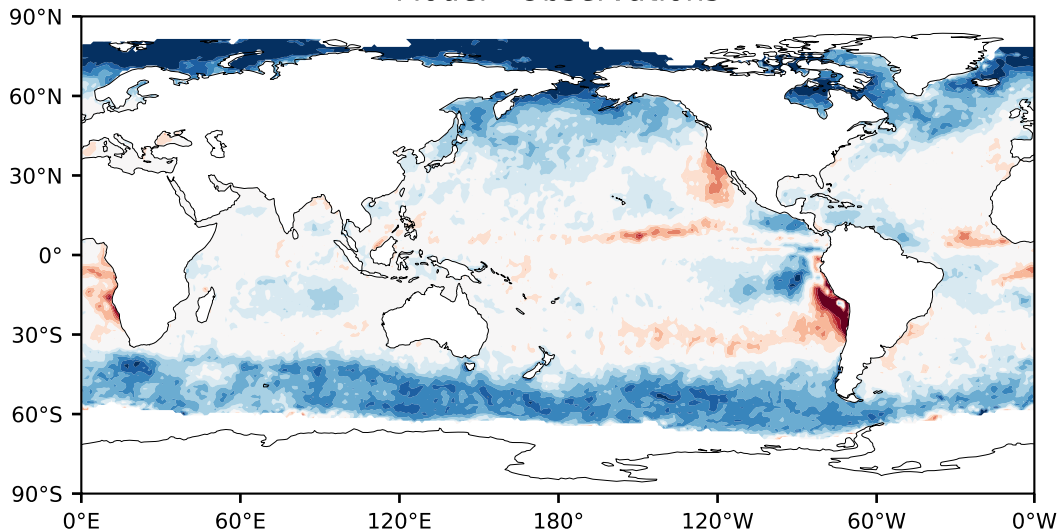

Model - Observations

Max 60.03
Mean 5.64
Min -58.26

RMSE 11.68
CORR 0.84