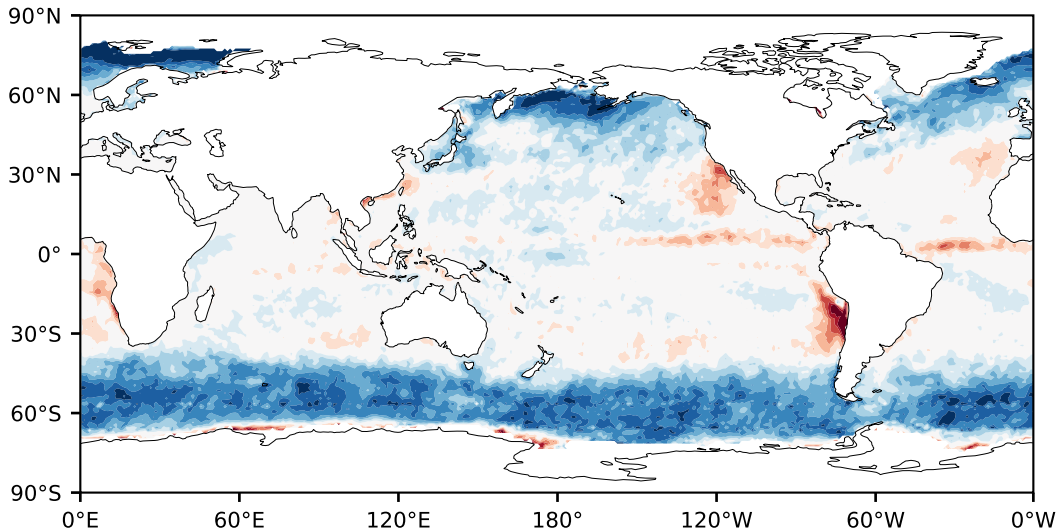

# Model - Observations

Max 60.49  
Mean 5.10  
Min -73.52

RMSE 11.13  
CORR 0.89