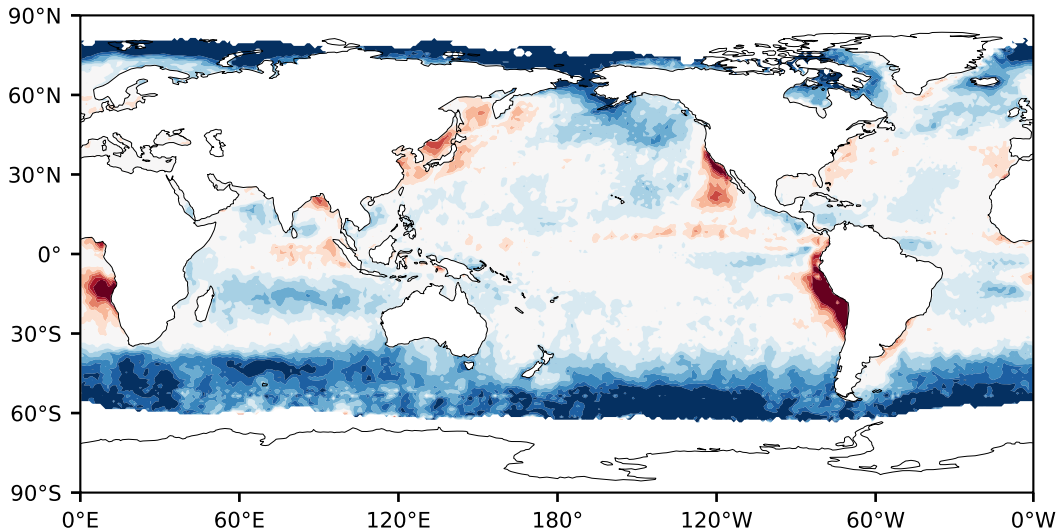

Model - Observations

Max 70.92
Mean 6.93
Min -83.26

RMSE 14.22
CORR 0.74