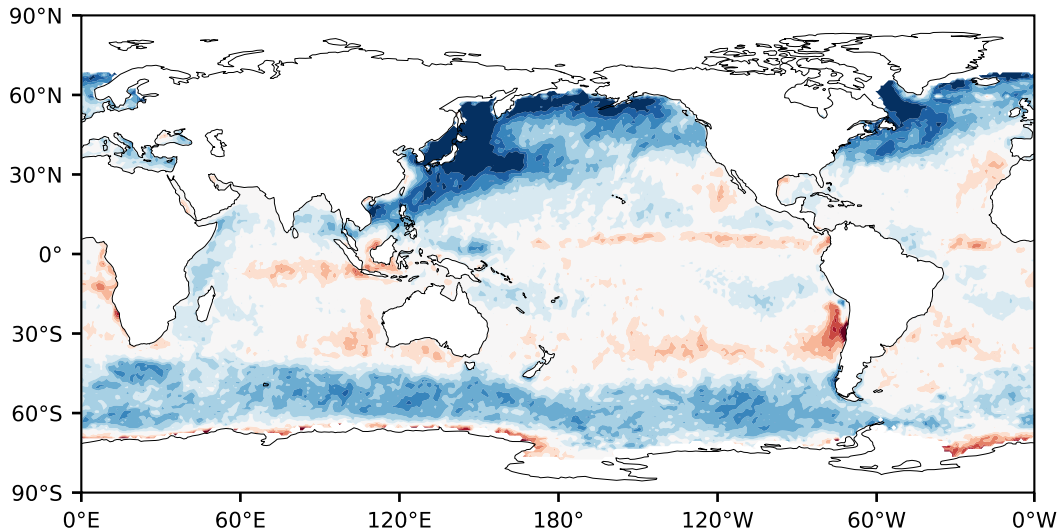

Model - Observations

Max 64.09
Mean 5.29
Min -78.76

RMSE 11.48
CORR 0.87