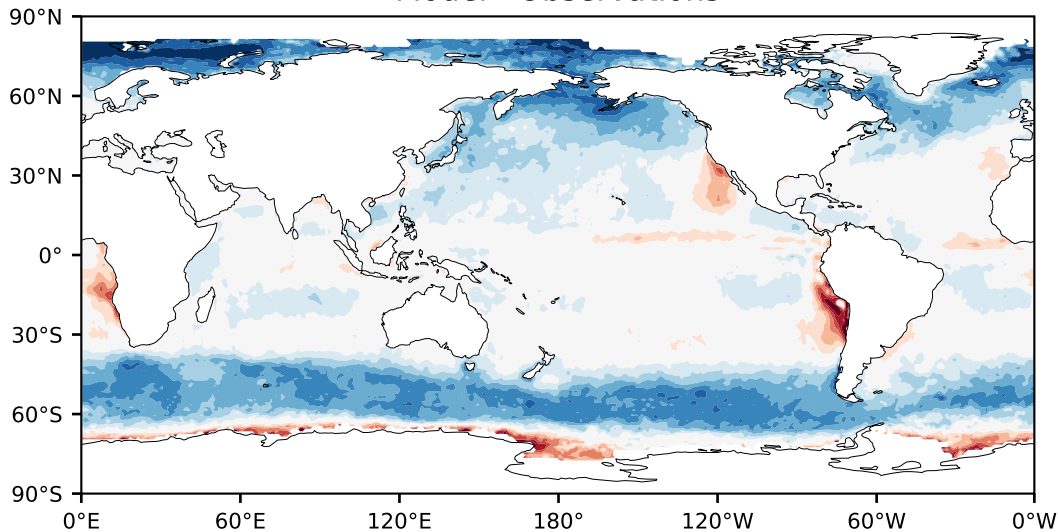

Model - Observations

Max 57.04
Mean 5.42
Min -81.22

RMSE 10.37
CORR 0.89