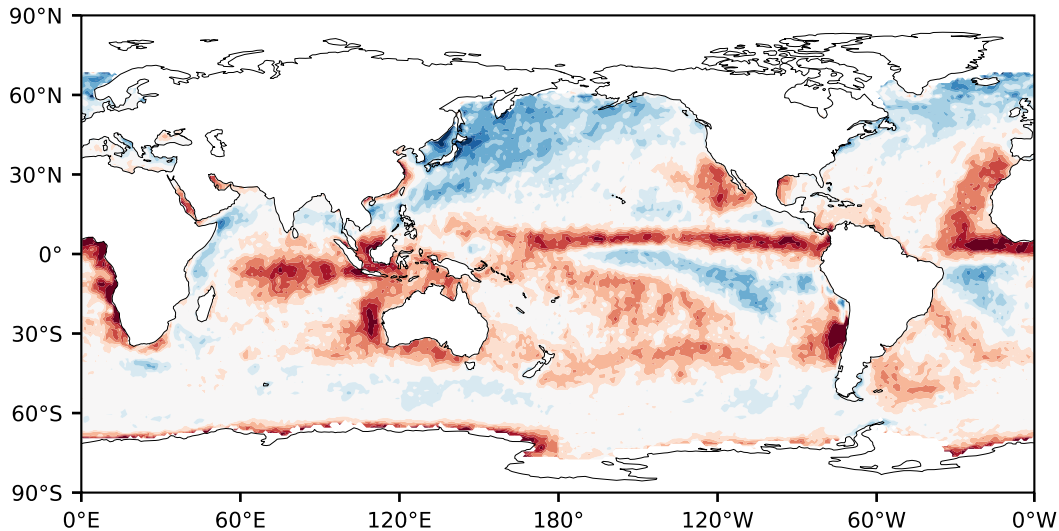

Model - Observations

Max 55.27
Mean -3.55
Min -81.03

RMSE 11.41
CORR 0.88