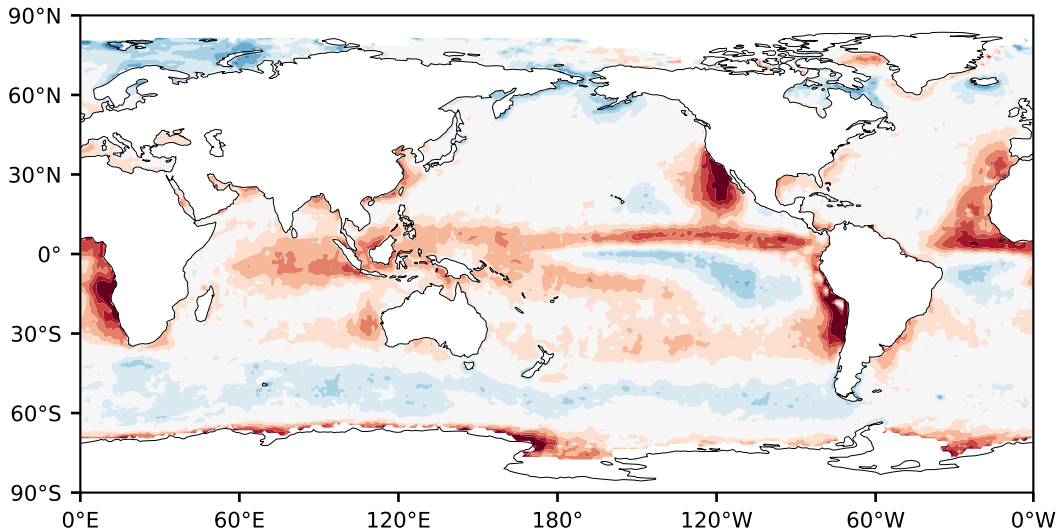

Model - Observations

Max 34.95
Mean -3.44
Min -75.40

RMSE 9.36
CORR 0.92