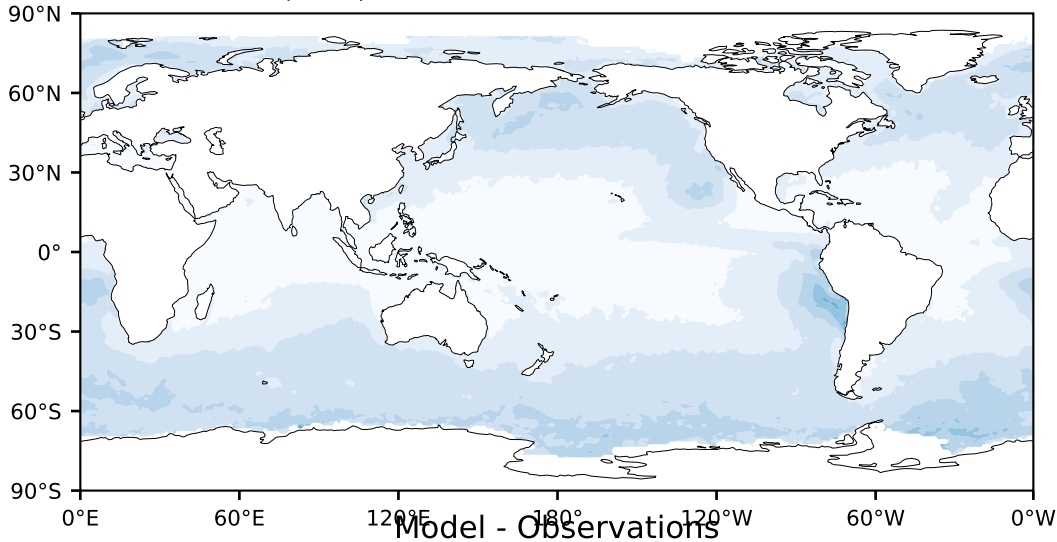

MISR Simulator (None)

%

Max 78.48  
Mean 11.14  
Min 0.00

95.0  
85.0  
75.0  
65.0  
55.0  
45.0  
35.0  
25.0  
15.0  
5.0