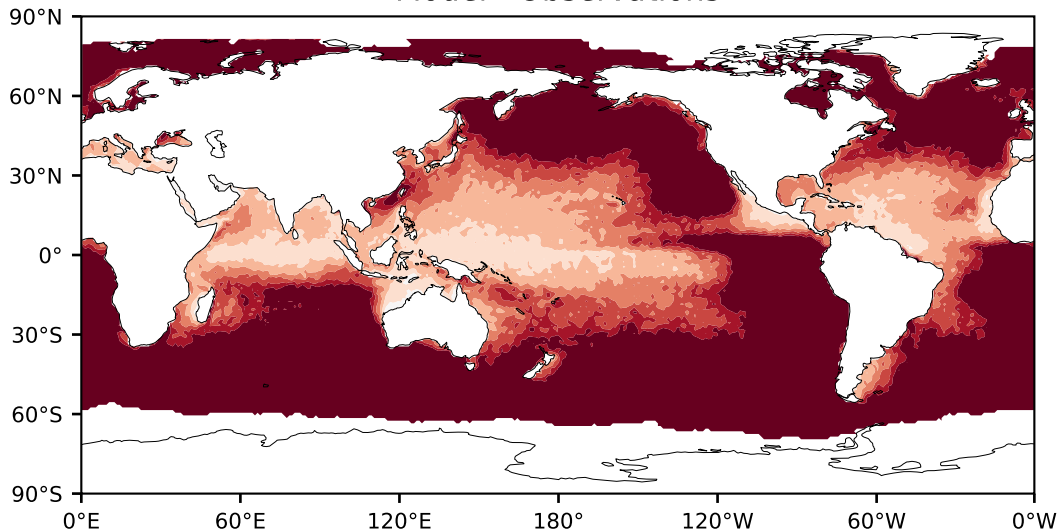

Model - Observations

Max -0.14
Mean -32.46
Min -95.11

RMSE 37.20
CORR nan