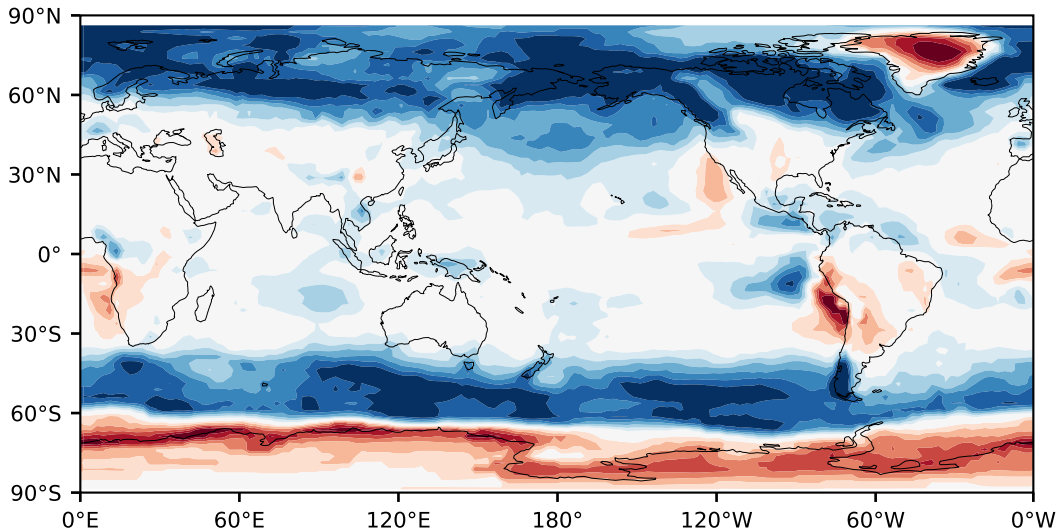

Model - Observations

Max 51.56
Mean 7.16
Min -41.44

RMSE 14.50
CORR 0.73