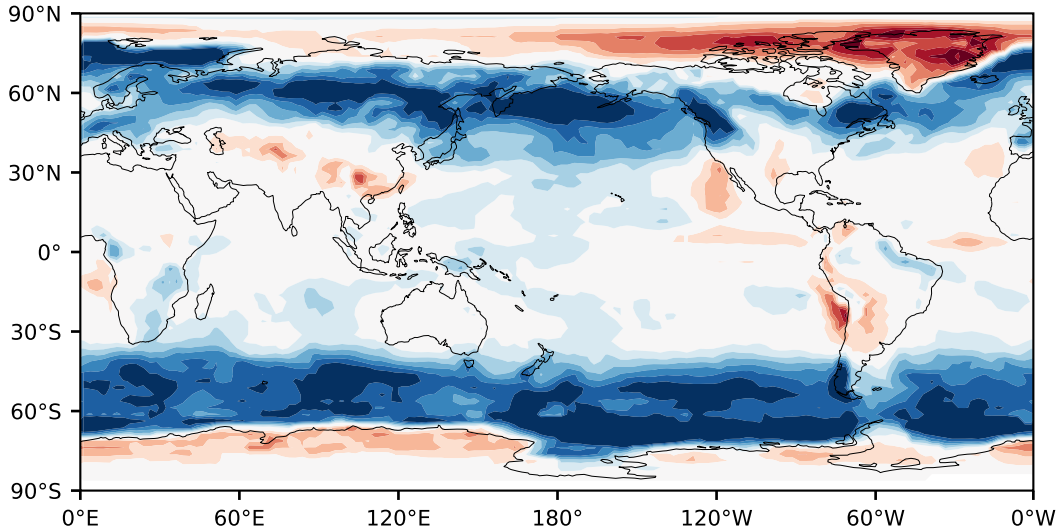

Model - Observations

Max 50.06
Mean 7.56
Min -39.85

RMSE 14.52
CORR 0.76