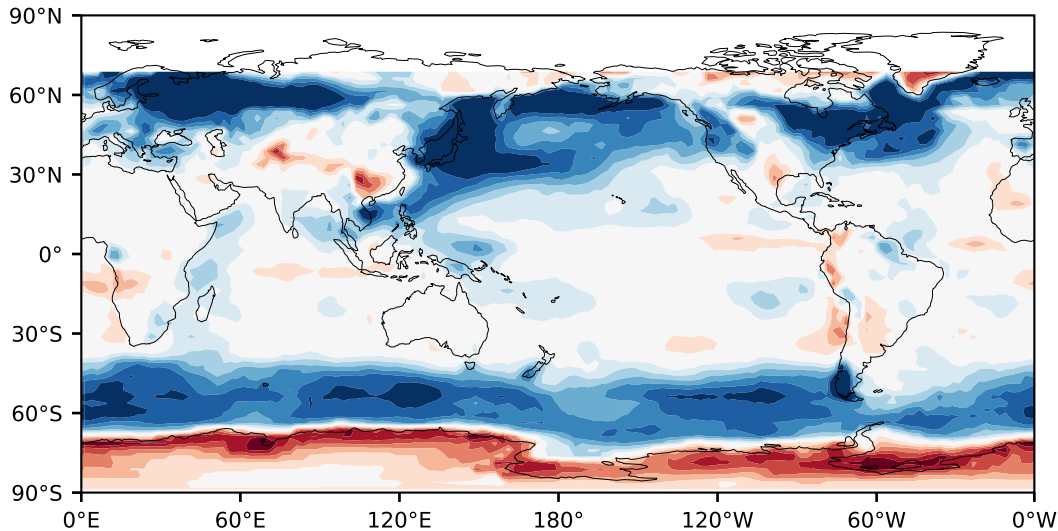

Model - Observations

Max 59.23
Mean 7.37
Min -36.82

RMSE 15.00
CORR 0.77