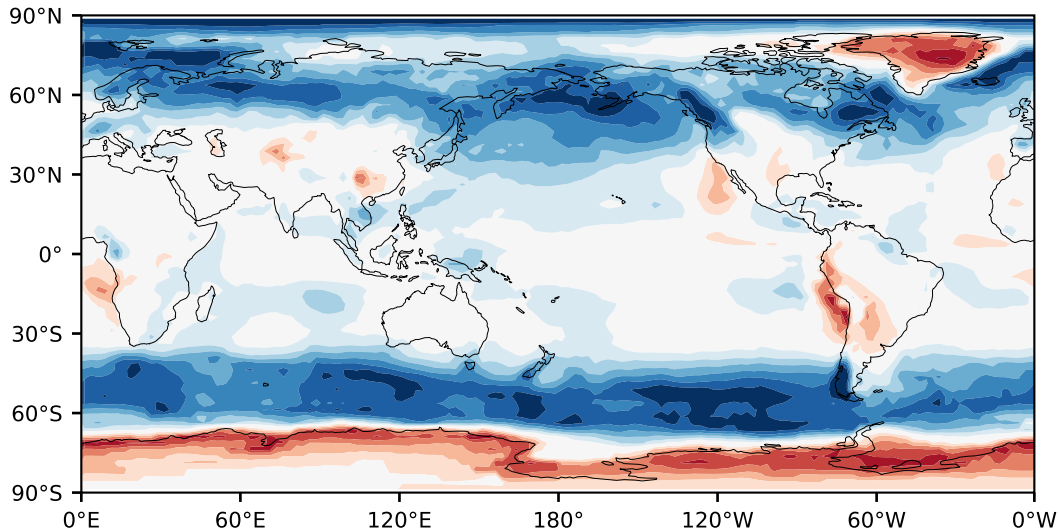

Model - Observations

Max 43.36
Mean 7.16
Min -32.15

RMSE 13.12
CORR 0.81