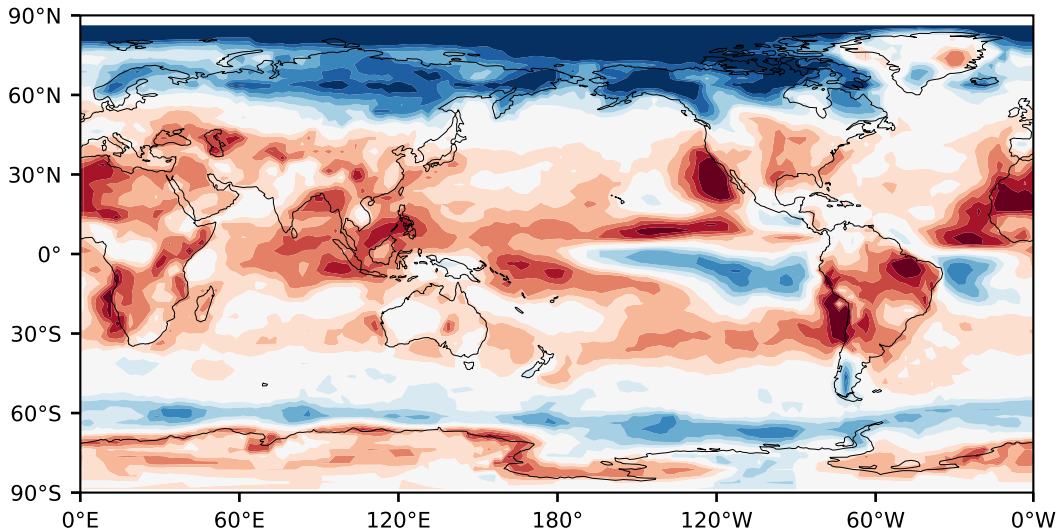

Model - Observations

Max 52.74
Mean -4.85
Min -67.12

RMSE 14.07
CORR 0.84