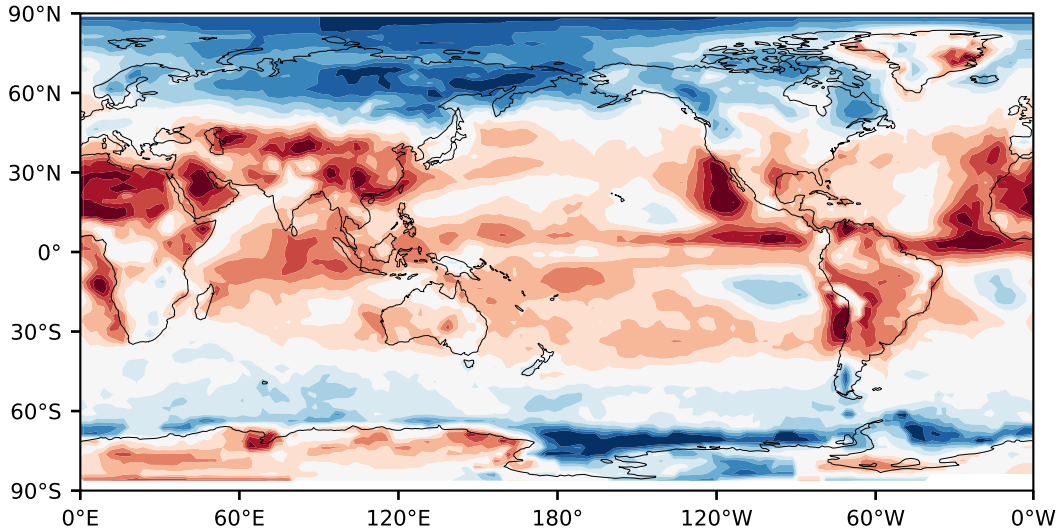

# Model - Observations

Max 45.21  
Mean -5.17  
Min -59.78

RMSE 13.68  
CORR 0.86