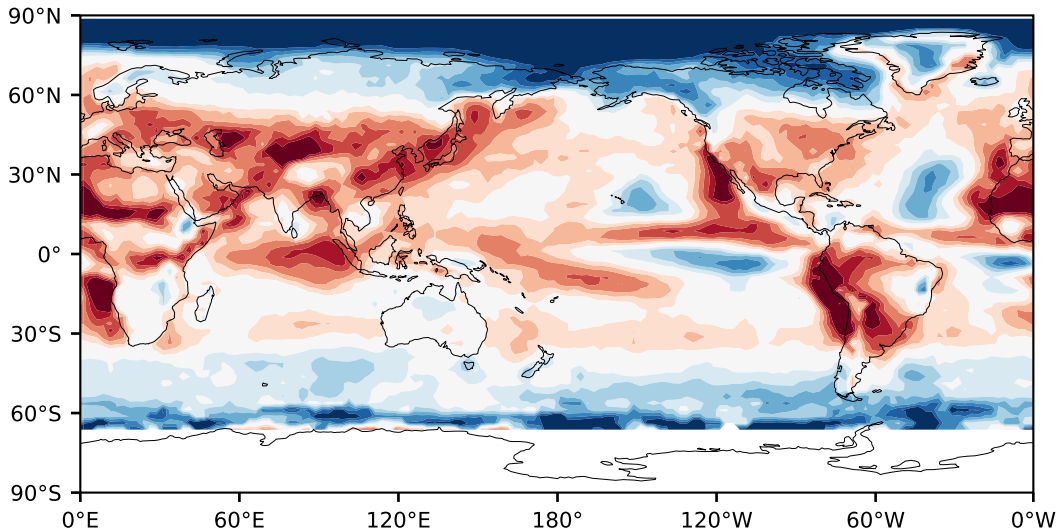

Model - Observations

Max 72.88
Mean -4.11
Min -68.93

RMSE 14.87
CORR 0.80