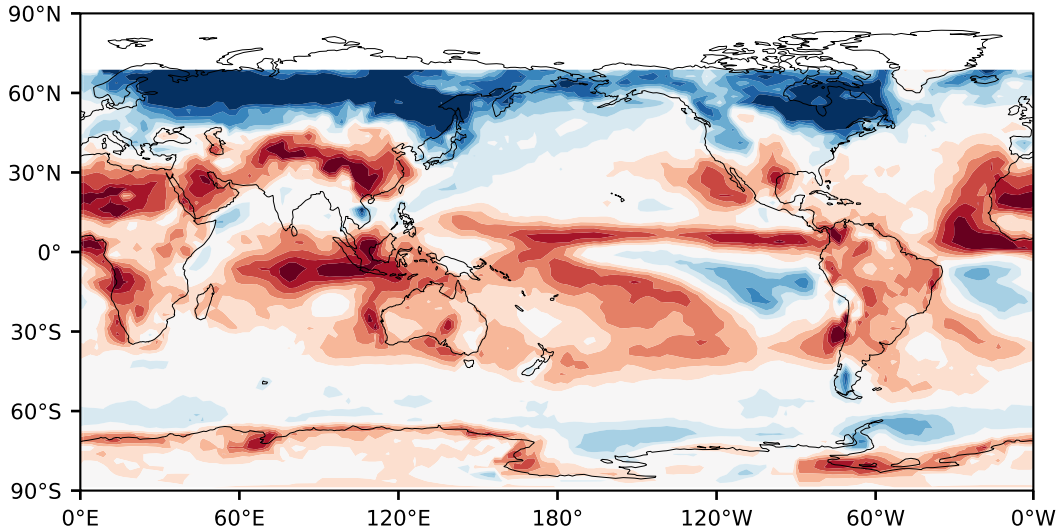

Model - Observations

Max 52.56
Mean -4.50
Min -45.54

RMSE 14.90
CORR 0.80