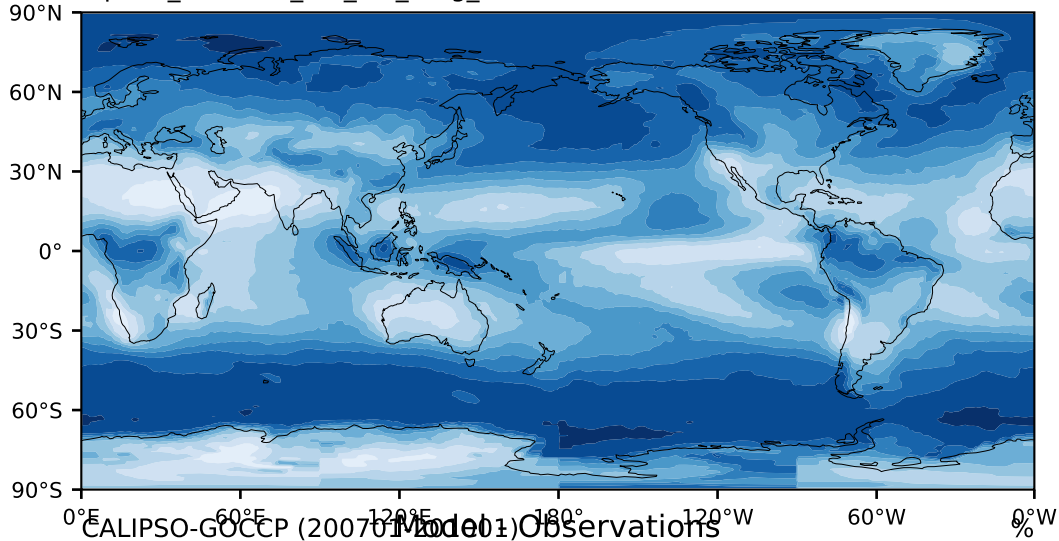

alpha3_min10nc_tk1_ZM_berg_GWD (2-6)

%

Max 98.16
Mean 57.44
Min 7.36

CALIPSO-GOCCP (2007-10) Model Observations