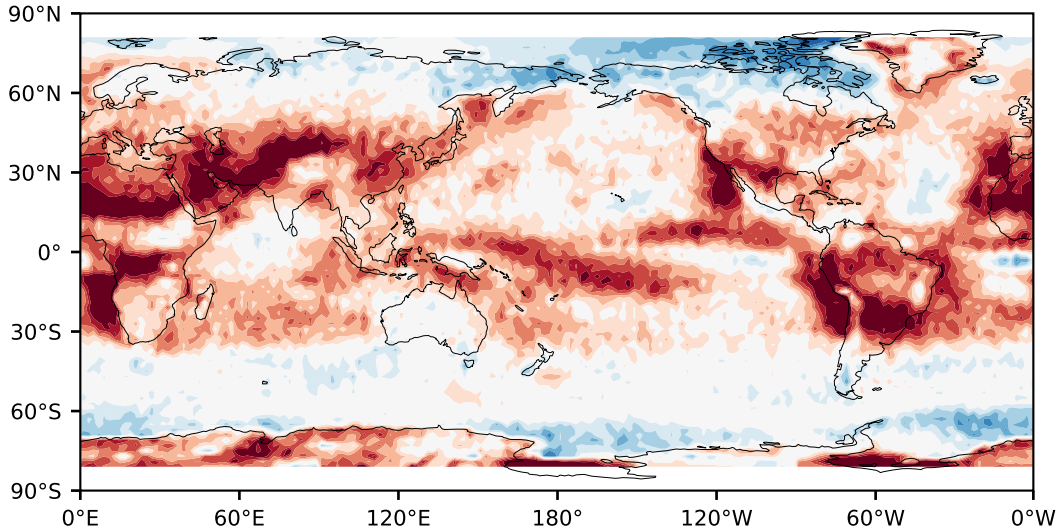

Model - Observations

Max 29.17
Mean -9.53
Min -82.56

RMSE 15.45
CORR 0.86