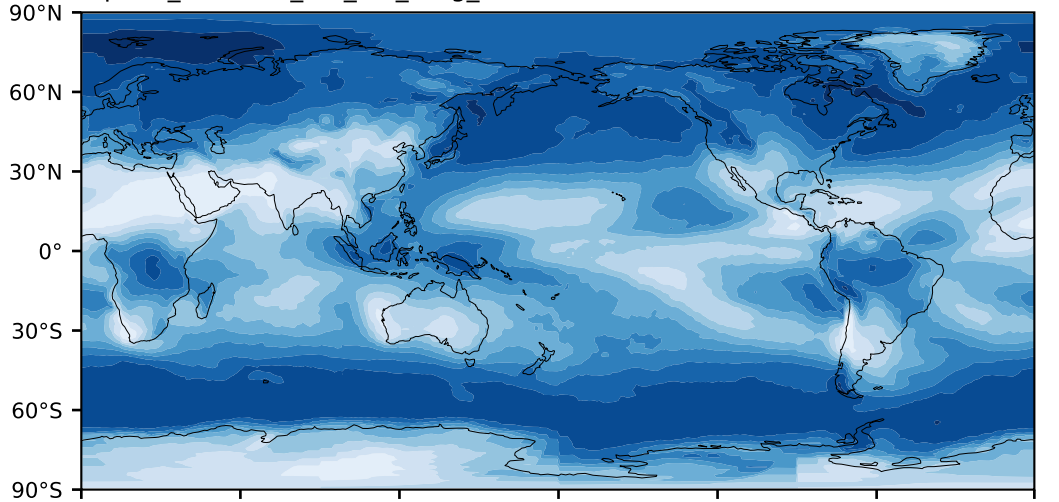

alpha3\_min10nc\_tk1\_ZM\_berg\_GWD (2-6)

%

Max 98.66  
Mean 59.26  
Min 2.73

CALIPSO-GOCCP (2007-10) Model Observations