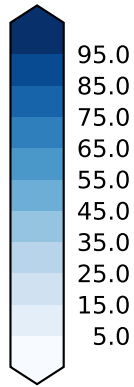

alpha3\_min10nc\_tk1\_ZM\_berg\_GWD (2-6)

%

Max 98.66  
Mean 59.26  
Min 2.73

CALIPSO-GOCCP (2007-10) Model Observations