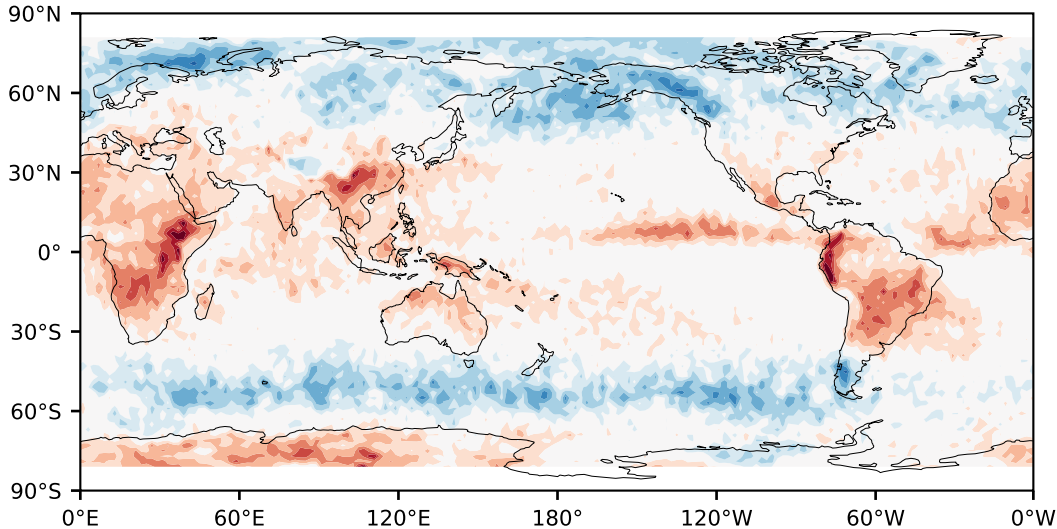

Model - Observations

Max 27.60
Mean -1.84
Min -48.67

RMSE 8.07
CORR 0.83