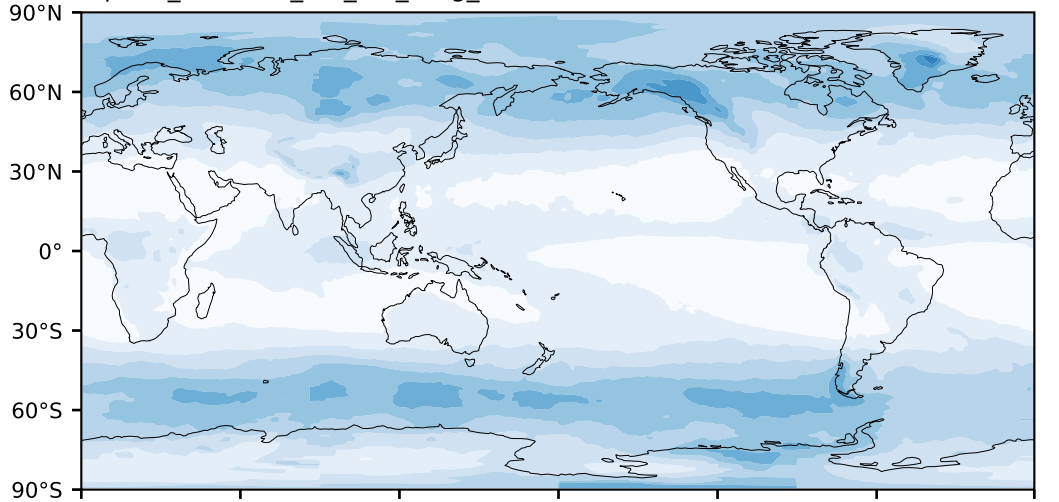

alpha3\_min10nc\_tk1\_ZM\_berg\_GWD (2-6)

%

Max 74.40  
Mean 16.04  
Min 0.00

CALIPSO-GOCCP (2007-10) Model Observations