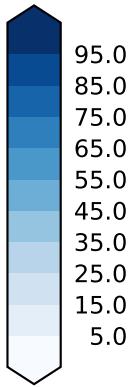

alpha3\_min10nc\_tk1\_ZM\_berg\_GWD (2-6)

%

Max 74.40  
Mean 16.04  
Min 0.00

CALIPSO-GOCCP (2007-10) Model Observations