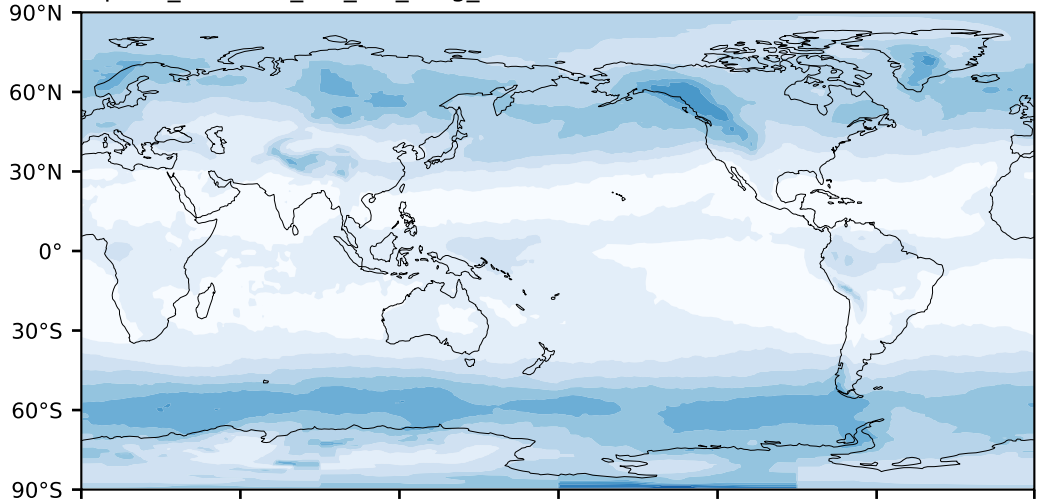

alpha3_min10nc_tk1_ZM_berg_GWD (2-6)

%

Max 76.31
Mean 16.09
Min 0.00

CALIPSO-GOCCP (2007-10) Model Observations