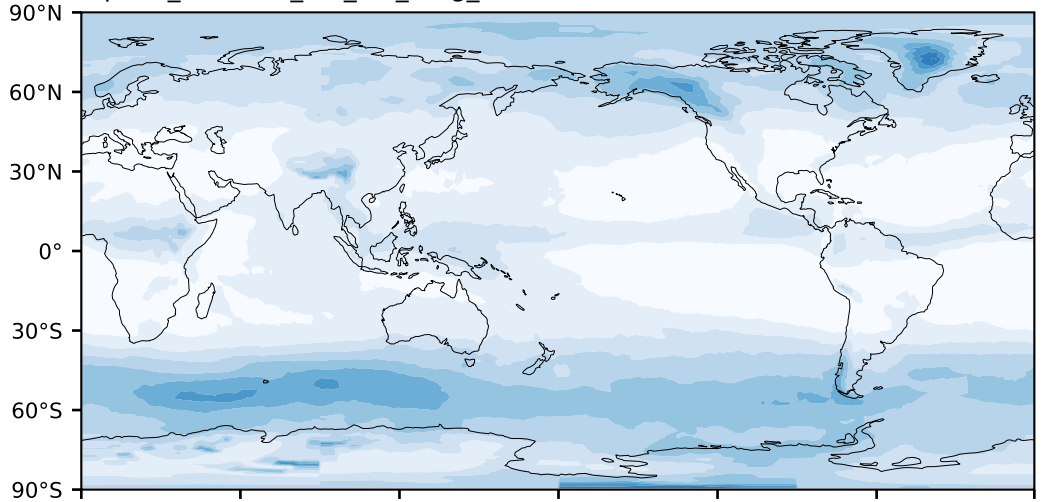

alpha3\_min10nc\_tk1\_ZM\_berg\_GWD (2-6)

%

Max 76.00  
Mean 14.80  
Min 0.00

CALIPSO-GOCCP (2007-1) Model Observations