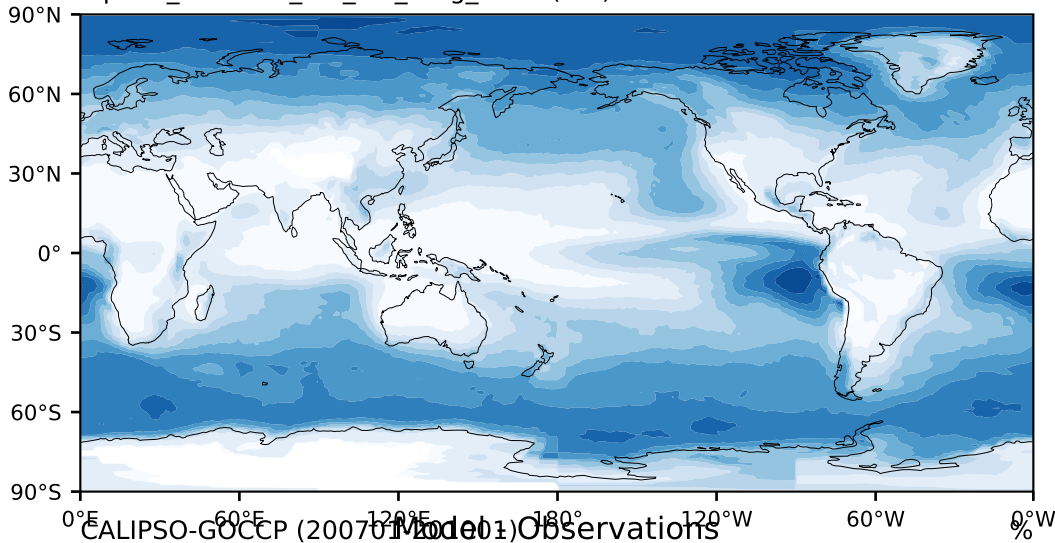

alpha3_min10nc_tk1_ZM_berg_GWD (2-6)

%

Max 91.29
Mean 33.16
Min 0.00

95.0
85.0
75.0
65.0
55.0
45.0
35.0
25.0
15.0
5.0