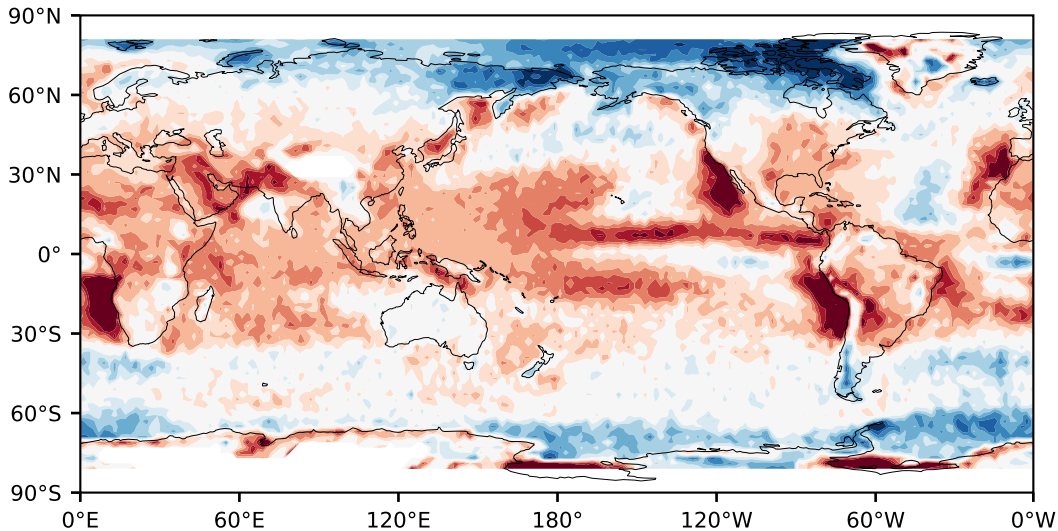

Model - Observations

Max 44.95
Mean -6.37
Min -91.79

RMSE 13.52
CORR 0.87