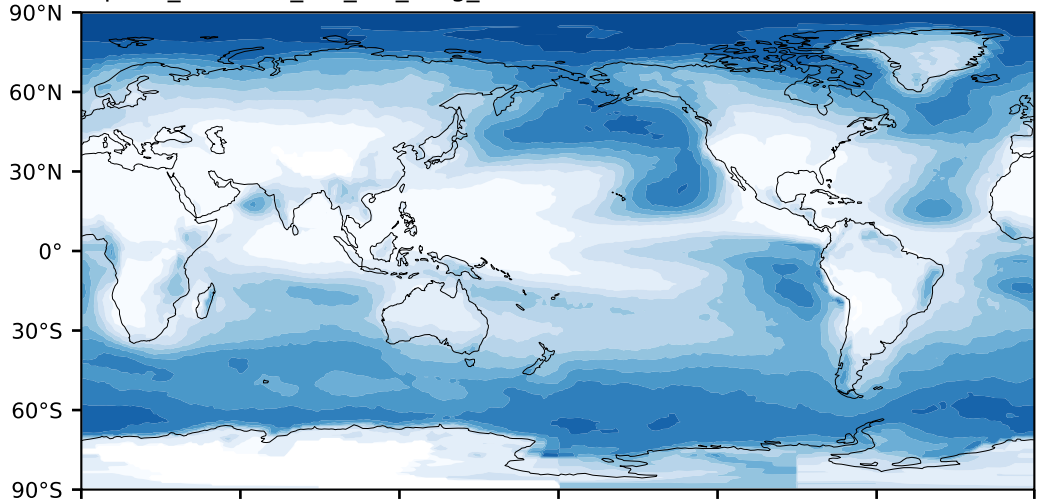

alpha3\_min10nc\_tk1\_ZM\_berg\_GWD (2-6)

%

Max 88.90  
Mean 32.19  
Min 0.00

CALIPSO-GOCCP (2007-10) Model 1 Observations