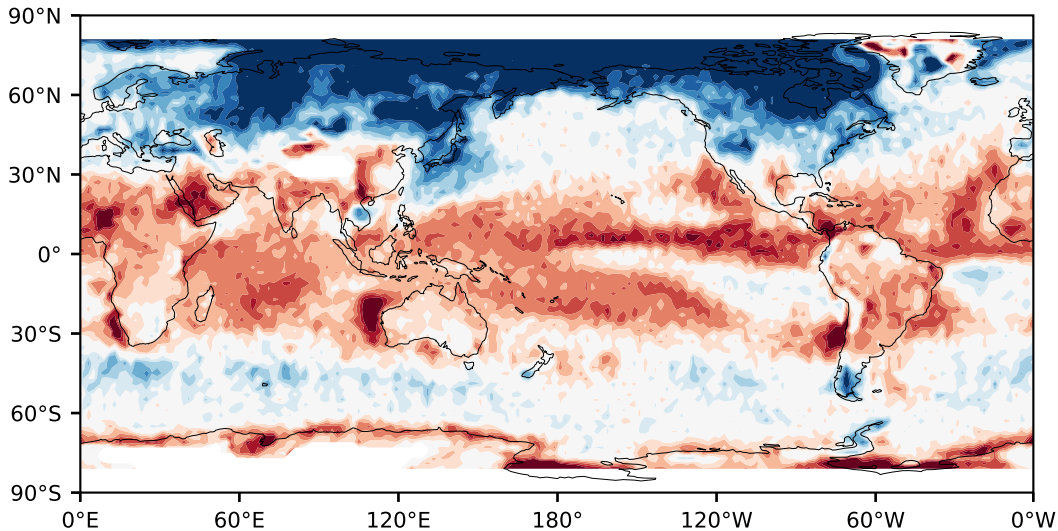

Model - Observations

Max 60.19
Mean -3.58
Min -70.63

RMSE 15.98
CORR 0.78