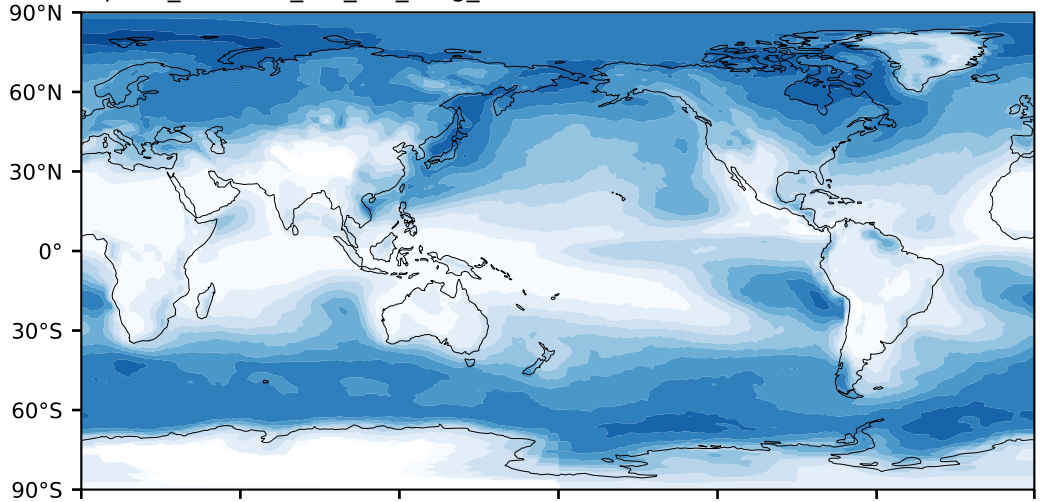

alpha3_min10nc_tk1_ZM_berg_GWD (2-6)

%

Max 88.47
Mean 35.03
Min 0.00

CALIPSO-GOCCP (2007-10) Model Observations