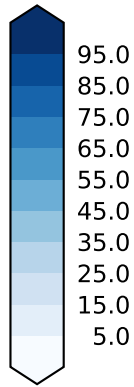

alpha3_min10nc_tk1_ZM_berg_GWD (2-6)

%

Max 90.39
Mean 26.46
Min 1.35

95.0
85.0
75.0
65.0
55.0
45.0
35.0
25.0
15.0
5.0

CALIPSO-GOCCP (2007-10) Model Observations