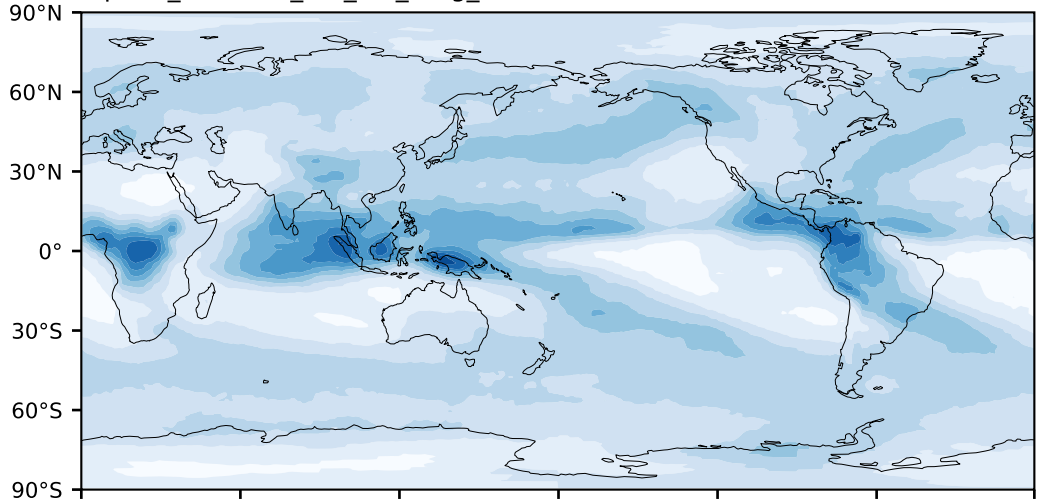

alpha3_min10nc_tk1_ZM_berg_GWD (2-6)

%

Max 90.39
Mean 26.46
Min 1.35

95.0
85.0
75.0
65.0
55.0
45.0
35.0
25.0
15.0
5.0

CALIPSO-GOCCP (2007-10) Model Observations