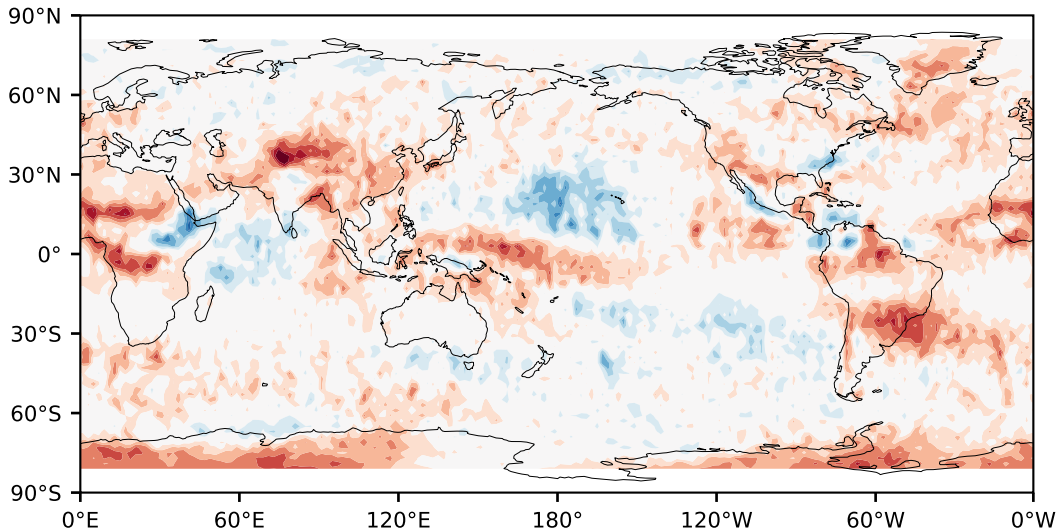

# Model - Observations

Max 27.41  
Mean -3.36  
Min -40.38

RMSE 8.14  
CORR 0.91