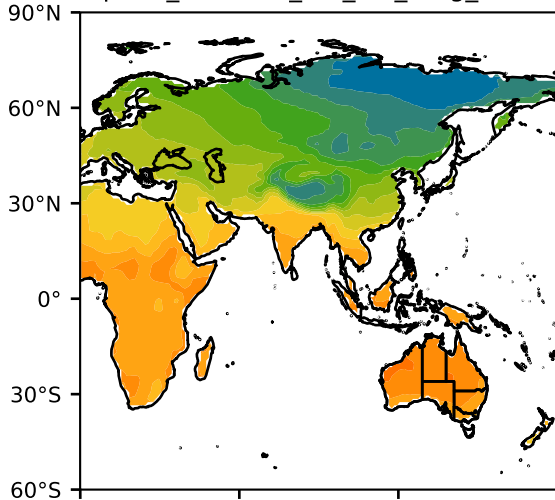

alpha3\_min10nc\_tk1\_ZM\_berg\_GWD (2-6)

DegC

Max 31.78  
Mean 6.21  
Min -38.62

CRU Global Monthly Mean Observations

120°W 60°W  
DegC