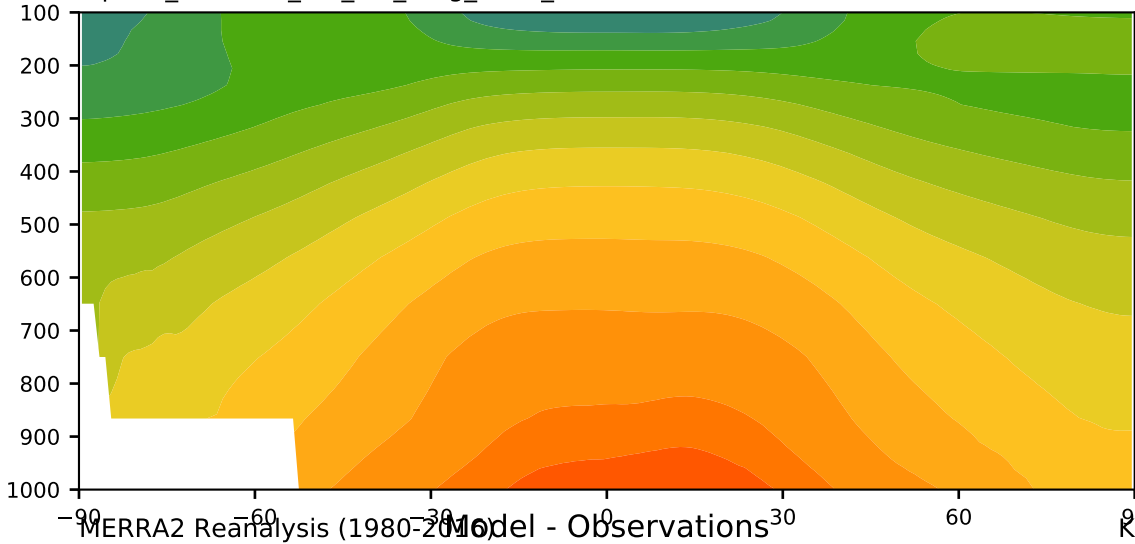

alpha3_min10nc_tk1_ZM_berg_GWD_clubv2 (2-6)

K

Max 299.08
Mean 252.29
Min 191.50

MERRA2 Reanalysis (1980-2016) Model - Observations K