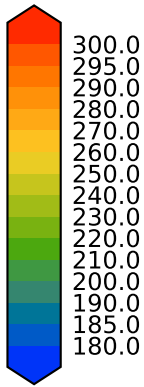

alpha3_min10nc_tk1_ZM_berg_GWD_clubv2 (2-6)

K

Max 299.08
Mean 252.29
Min 191.50

MERRA2 Reanalysis (1980-2016) Model - Observations K