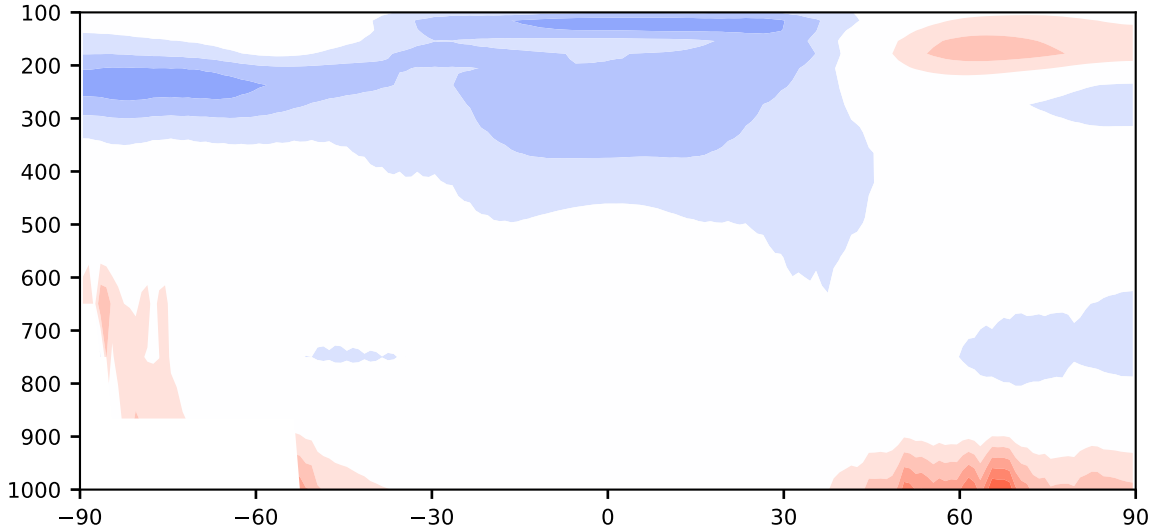

Model - Observations

Max 6.04
Mean -0.51
Min -3.63

RMSE 1.64
CORR 1.00