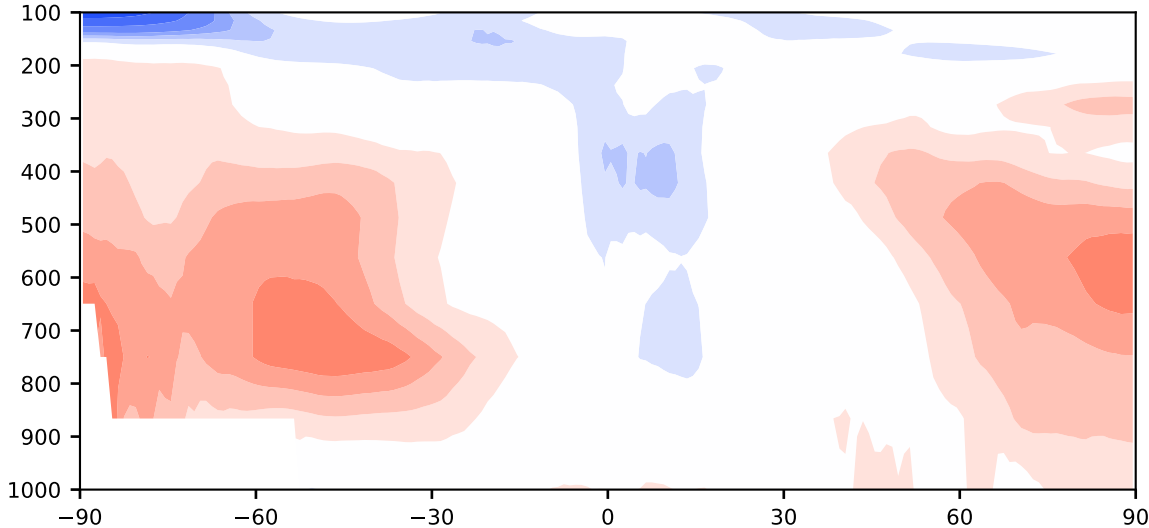

# Model - Observations

Max 27.47  
Mean 4.29  
Min -44.69

RMSE 7.65  
CORR 0.95