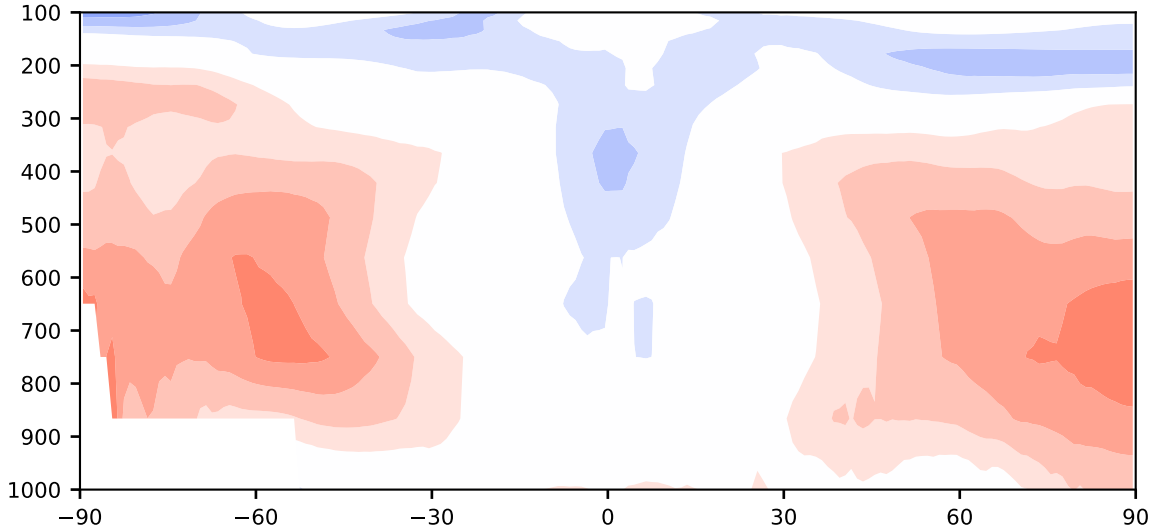

# Model - Observations

Max 27.52  
Mean 4.82  
Min -16.96

RMSE 7.47  
CORR 0.95