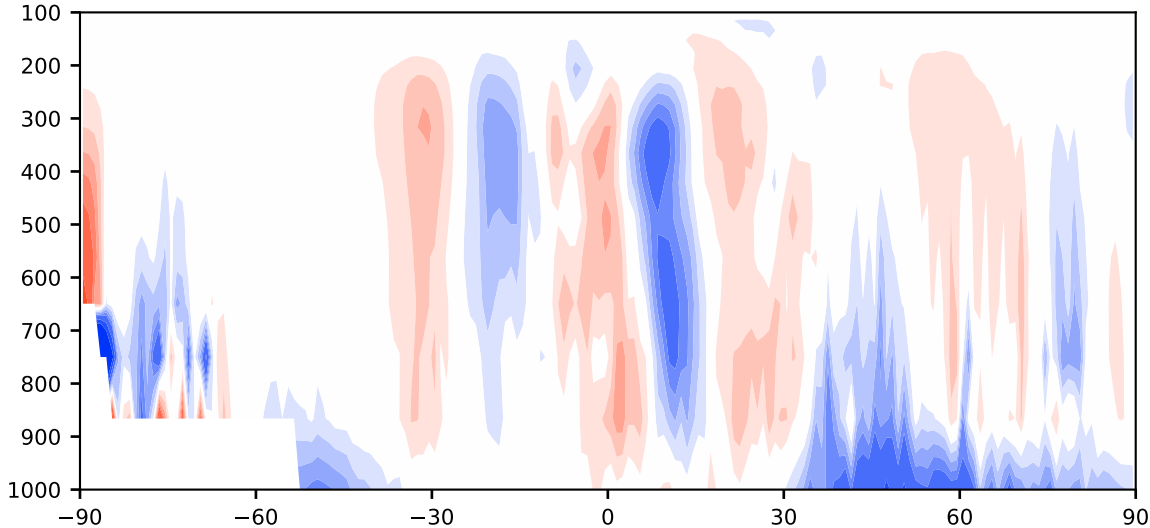

Model - Observations

Max 18.98
Mean -0.48
Min -65.53

RMSE 3.19
CORR 0.95